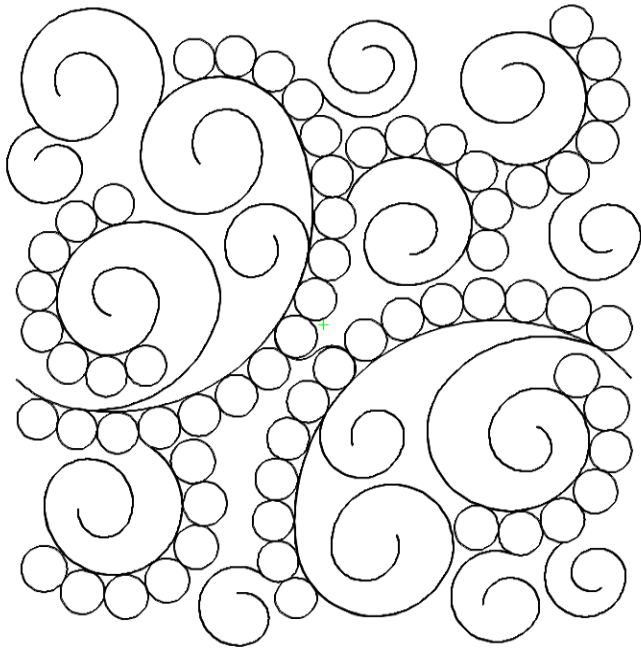

Pattern: contempo bubbles e2e  
Catalog: 1 CIRCLES

THIS PATTERN DESIGNED BY NANCY HAACKE WASATCH  
QUILTING 801-546-3929 COPY RIGHT

Pattern: curls and pearls 2017 e2e  
Catalog: 1 CIRCLES

THIS PATTERN DESIGNED BY NANCY HAACKE WASATCH  
QUILTING 801-546-3929 COPY RIGHT