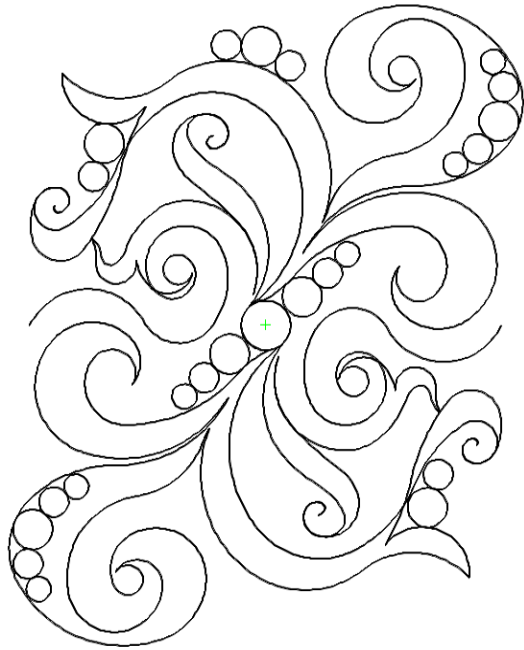

Pattern: precious-pearls-e2e
Catalog: 1 CIRCLES

DESIGNED AND DIGITIZED BY CHRISTY DILLON COPYRIGHTED
BY CHRISTY DILLON FOR WWW.MYCREATIVESTITCHES.NET
1686 SHENANDOAH RIVER LANE, BOYCE VA E-MAIL:
CHRISTY@MYCREATIVESTITCHES.NET
THANK YOU AND ENJOY!